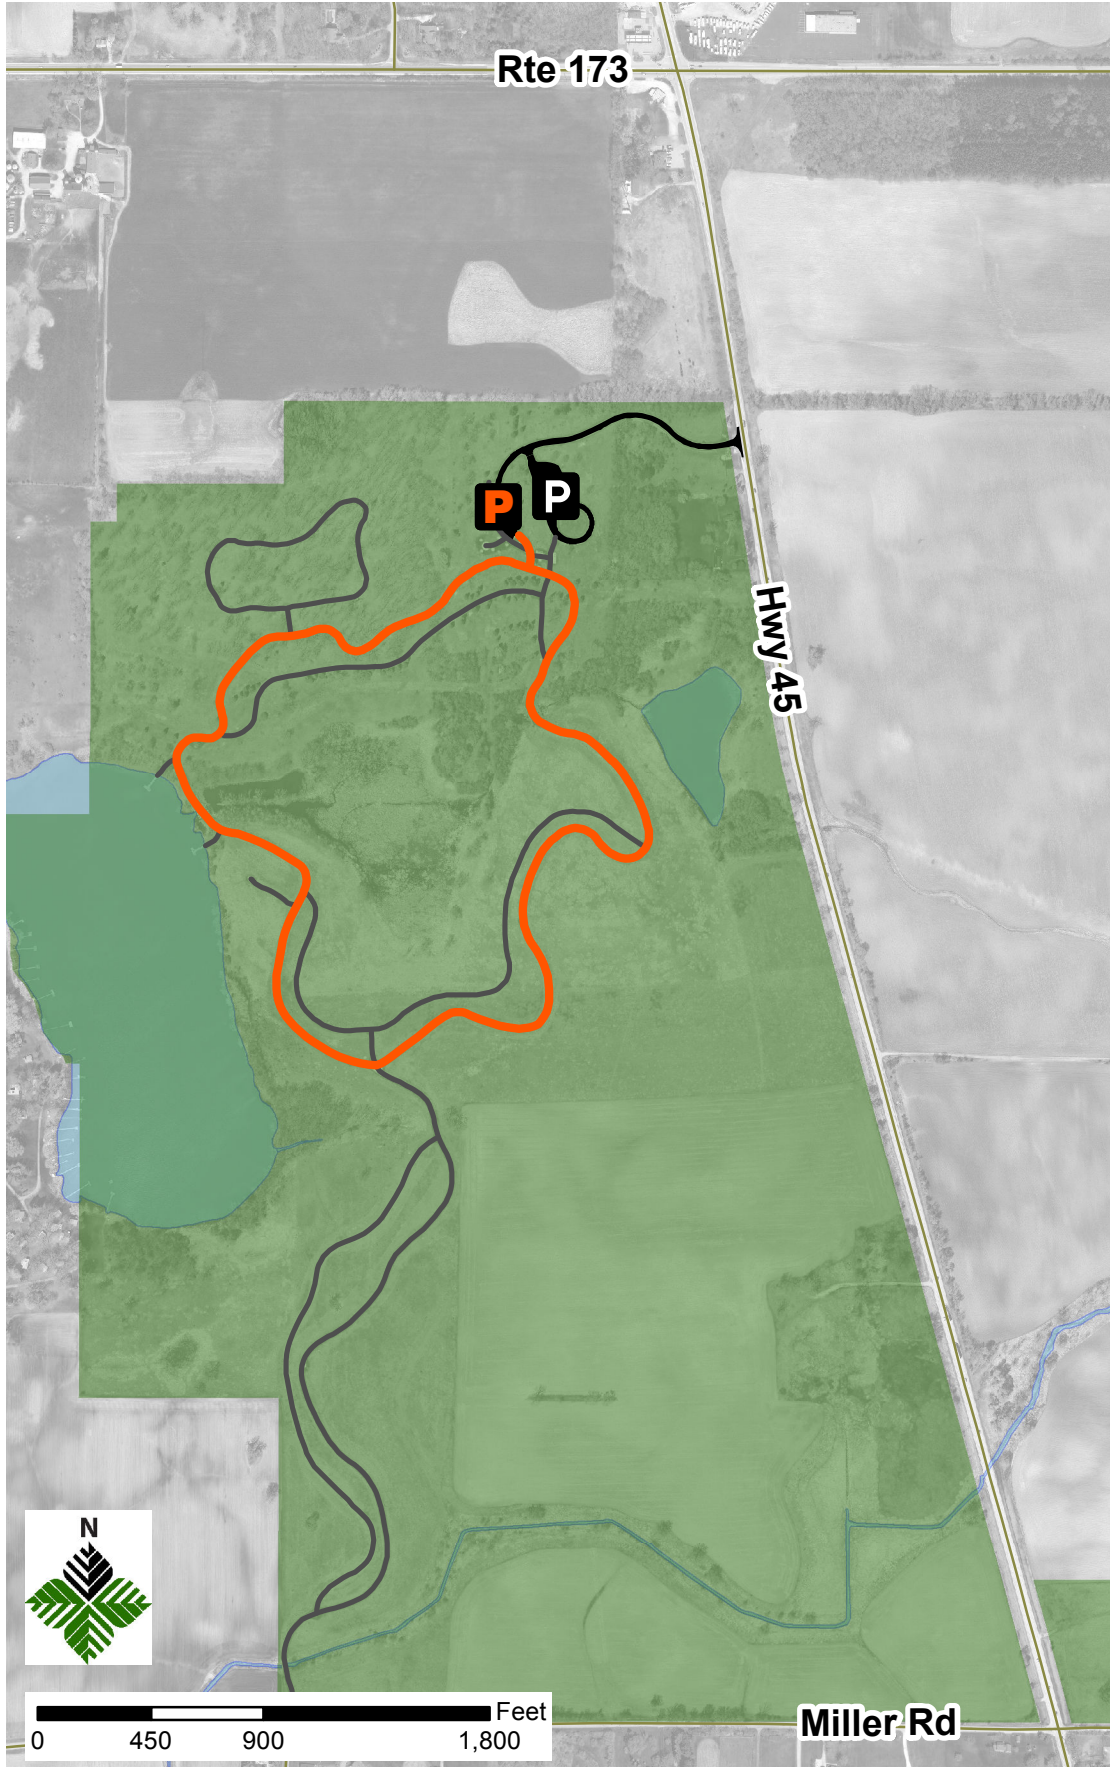

Raven Glen - East

Raven Glen 575 Acres

Legend

- Forest Preserve Property
- 2016 Hike Lake County Trail
- Trails
- Hike Lake County Parking
- Parking

**HIKE
LAKE COUNTY**

Trail in orange

Trailhead:
Highway 45
Distance: 1.4 Miles